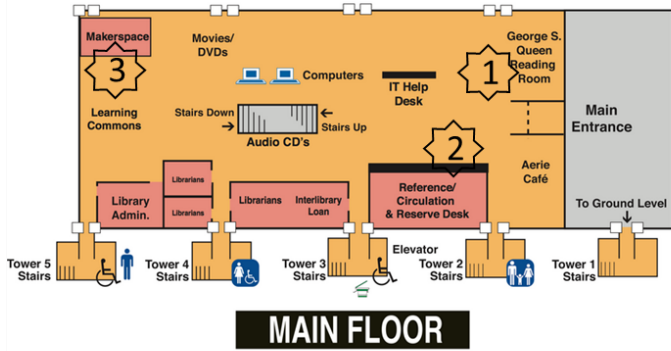

DRAKE MEMORIAL LIBRARY

Literary Feast Stations

1. Welcome – Appetizers, Cookbook Display
2. Little Free Library
3. Edgar Allan Poe
4. Jane Austen
5. 14th Century Bishop
6. Mother Goose
7. Rose College Archives
8. Dinner, Shakespeare & Susan B. Anthony