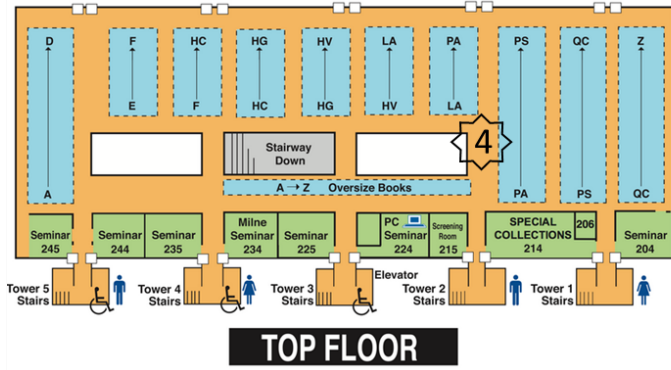

DRAKE MEMORIAL LIBRARY

Literary Feast Stations

1. Welcome – Appetizers, Cookbook Display
2. Little Free Library
3. Edgar Allan Poe
4. Jane Austen
5. 14th Century Bishop
6. Mother Goose
7. Rose College Archives
8. Dinner, Shakespeare & Susan B. Anthony