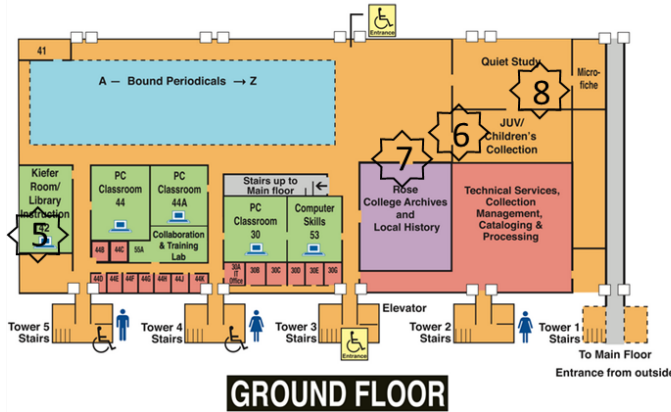

DRAKE MEMORIAL LIBRARY

Literary Feast Stations

1. Welcome – Appetizers, Cookbook Display
2. Little Free Library
3. Edgar Allan Poe
4. Jane Austen
5. 14th Century Bishop
6. Mother Goose
7. Rose College Archives
8. Dinner, Shakespeare & Susan B. Anthony