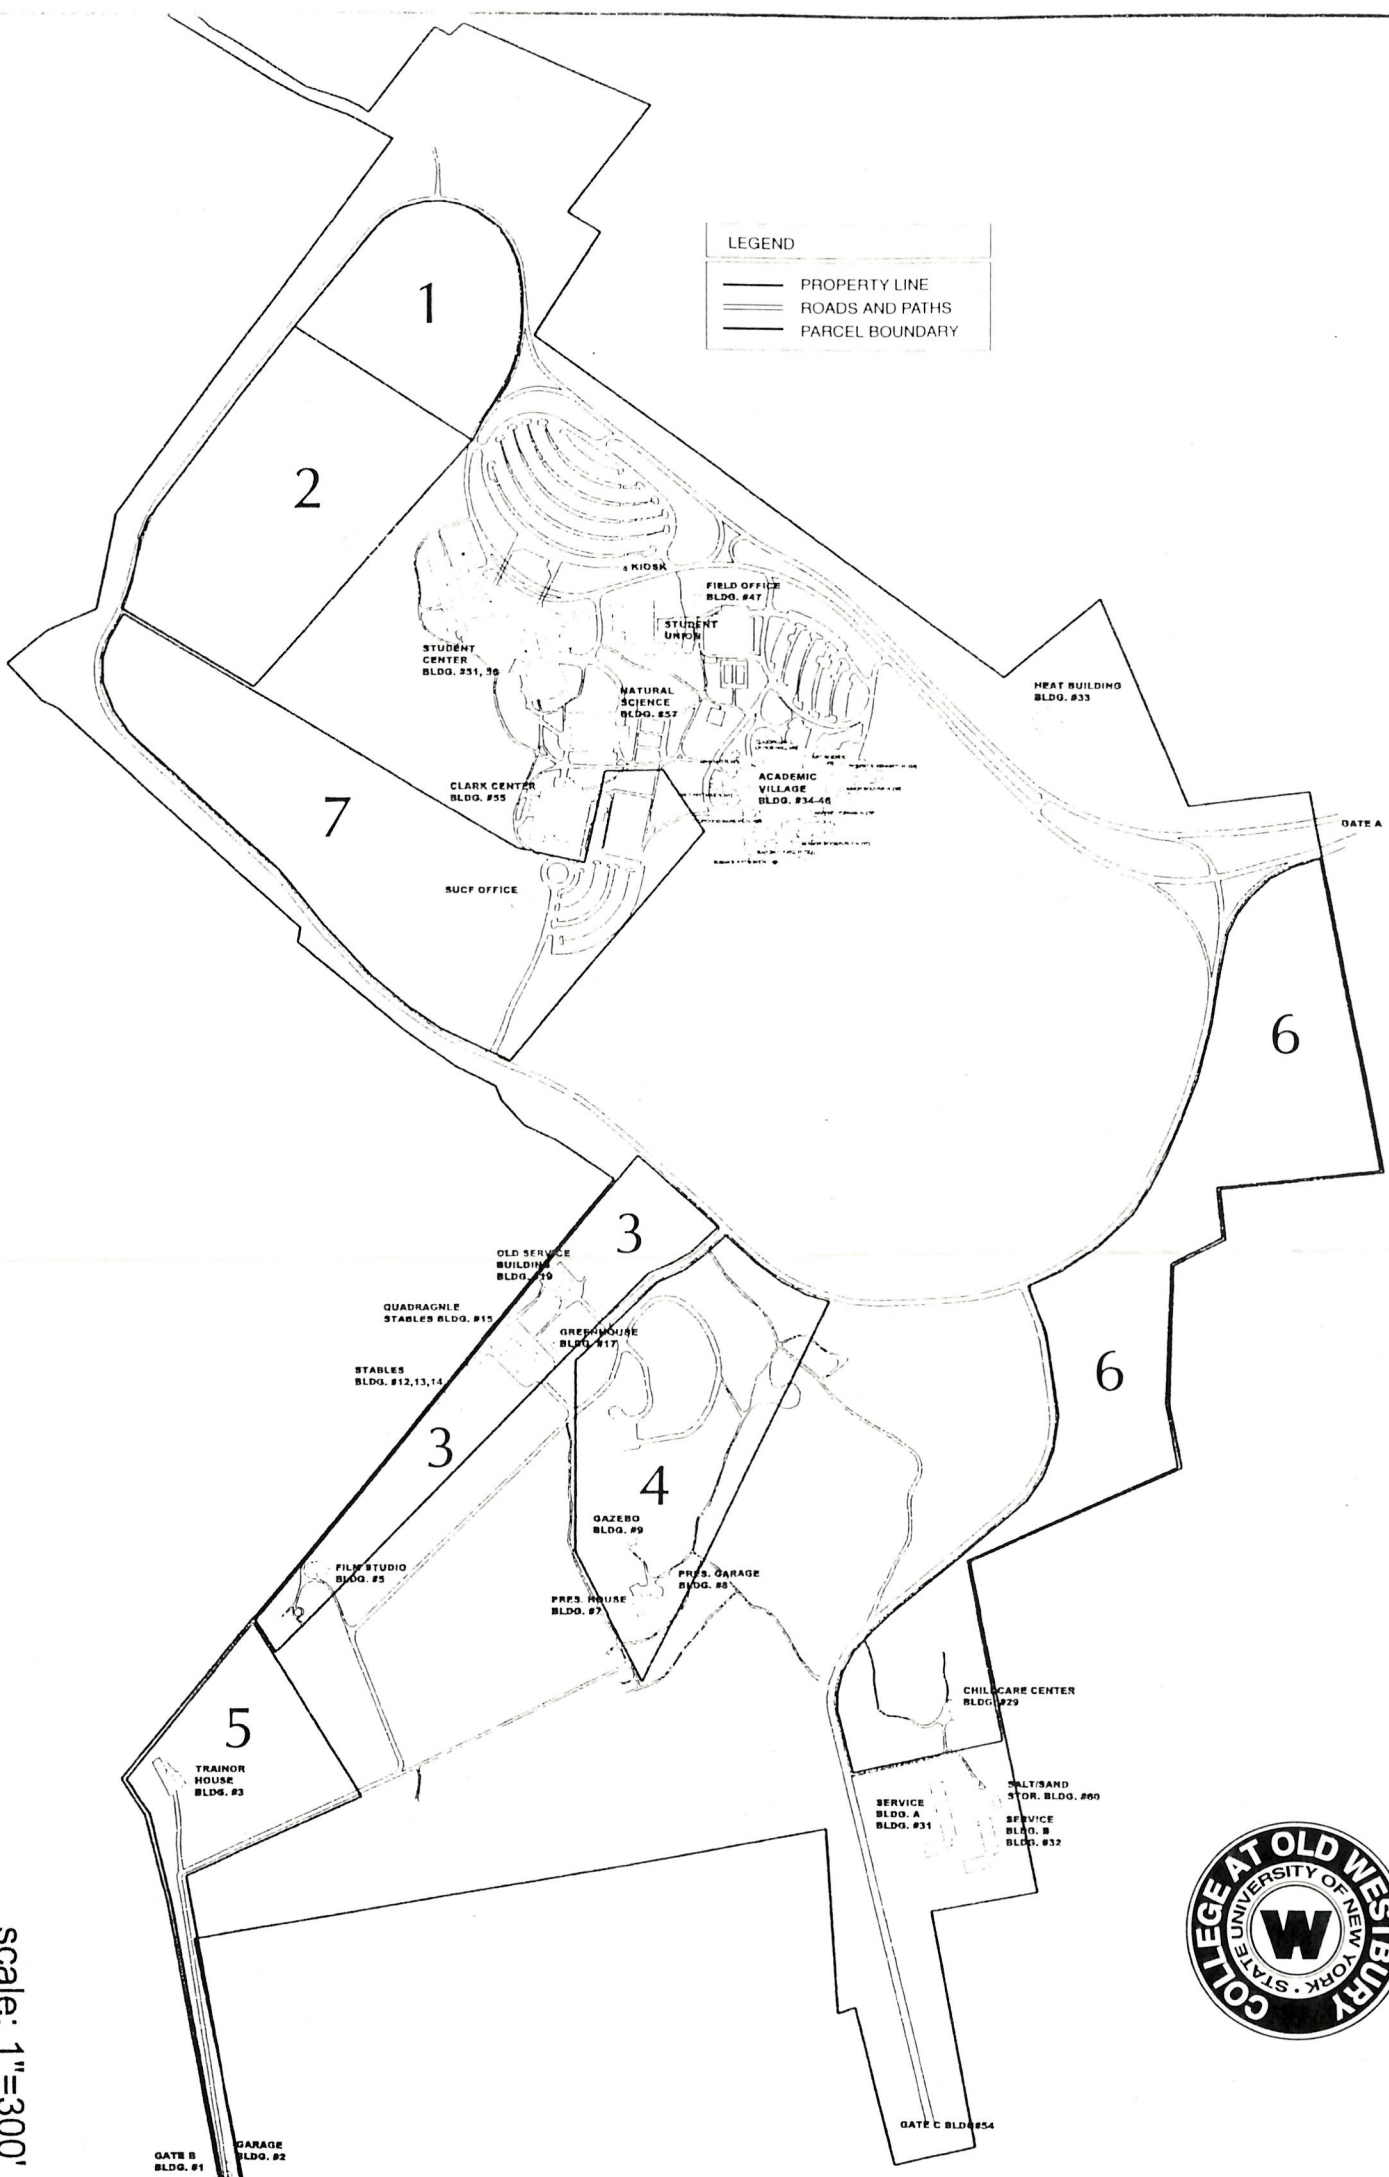

LEGEND	
	PROPERTY LINE
	ROADS AND PATHS
	PARCEL BOUNDARY

Scale: 1"=300'

SITE & PARCEL PLAN
SUNY OLD WESTBURY

ARCHITECTURE INTERIOR DESIGN MASTER PLANNING
HUDSON DESIGN

1949 ROUTE NINE, GARRISON, NEW YORK 10524
PHONE: 914-424-4810 FAX: 914-424-4815

DATE: 11-8-99
REVISIONS:

S1